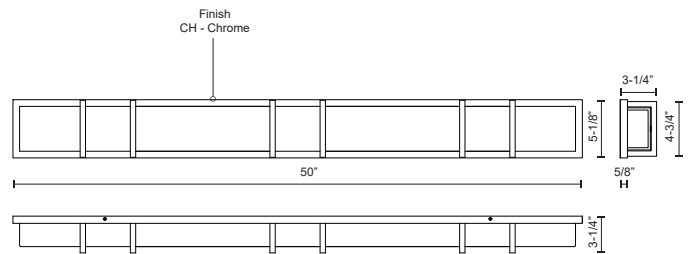

ALBERNI VL61650

VANITY

PROJECT

DESCRIPTION

Electroplated orthogonal steel structure and details. Rectangular opal acrylic diffuser. Up and down wall light. May be mounted horizontally or vertically

SPECIFICATION DETAILS

* For custom options, consult factory for details.

Fixture Dimensions	W50" x H5-1/8" x E3-1/4"
Light Source	AC LED Module
Wattage	62W
Total Lumens	5200lm
Delivered Lumens	CH-3210lm
Voltage	120V
Color Temperature	3000K
CRI (Ra)	90CRI
Optional Color Temps	2700K - 5000K Available, Minimum Order Quantities Apply
LED Rated Life	50,000 hours
Dimming	100% - 10%, ELV Dimmer (Not Included)
Diffuser Details	Acrylic with Frosted Interior
ADA Compliant	Yes
Location	Damp
Compliance	ADA
Warranty	5 Years
Mounting Style	All Orientation; Wall;
Finish Option(s)	Chrome