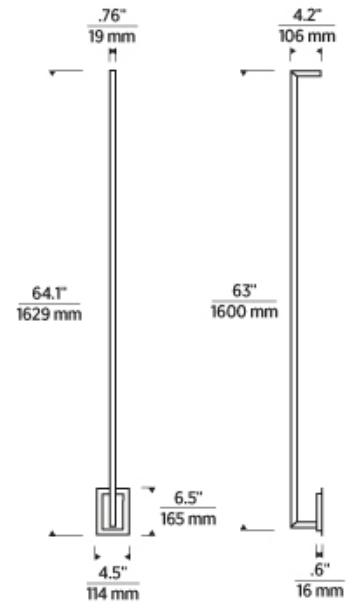

Black Alt2

To view all available finish options, please visit techlighting.com

ORDERING INFORMATION

700WSSTG	LENGTH (A)	FINISH	LAMP
	63 63"	NB NATURAL BRASS	-LED927 INTEGRATED LED 90 CRI 2700K 120V
		B NIGHTSHADE BLACK	-LED927-277 INTEGRATED LED 90 CRI 2700K 277V
		N POLISHED NICKEL	

700WSSTG _____

JOB NAME _____

NOTES _____

STAGGER X-LARGE WALL SCONCE

SPECIFICATIONS

PRIMARY MATERIAL	Aluminum or Brass
SHADE MATERIAL	Acrylic
NET WEIGHT	5 lbs
HEIGHT	64.1in
WIDTH	4.2in
LENGTH	4.5in
MIN. EXTENSION FROM WALL	4.2in
UP LIGHT / DOWN LIGHT / BOTH?	
WET LISTED	
DAMP LISTED	Yes
DRY LISTED	
UP / DOWN	
HORIZONTAL / VERTICAL	
WALL / CEILING MOUNT	
GENERAL LISTING	ETL Listed
ADA COMPLIANT	
INCLUDES	