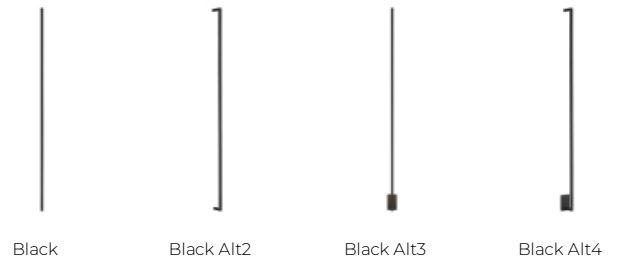

STAGGER X-LARGE WALL SCONCE

PRODUCT FEATURES

- Provides indirect light that gently reflects off the wall
- Ships with standard backplate, optional goofplate and custom concealed mud-in canopy for a more minimalist aesthetic. Designed for existing junction box
- This item is made of natural brass. It is a living finish that will patina and warm with age which adds richness. If it gets an uneven patina or spots, a brass cleaner can restore the finish
- Fully dimmable integrated LED lamp. Driver is remote.
- Protected by a 5-year warranty. Please visit the "About Us" Page on techlighting.com for more for warranty details

LAMPING

Includes 19.8 watt, 1000 delivered lumens, 2700K LED module. 120V dimmable with most LED compatible ELV and TRIAC dimmers. 277V compatible with 0-10V dimmers. Mounts horizontally or vertically.

Black Alt2

To view all available finish options, please visit techlighting.com

ORDERING INFORMATION

700WSSTG	LENGTH (A)	FINISH	LAMP
	63 63"	NB NATURAL BRASS	-LED927 INTEGRATED LED 90 CRI 2700K 120V
		B NIGHTSHADE BLACK	-LED927-277 INTEGRATED LED 90 CRI 2700K 277V
		N POLISHED NICKEL	

700WSSTG _____

JOB NAME _____

NOTES _____

STAGGER X-LARGE WALL SCONCE

SPECIFICATIONS

PRIMARY MATERIAL	Aluminum or Brass
SHADE MATERIAL	Acrylic
NET WEIGHT	5 lbs
HEIGHT	64.1in
WIDTH	4.2in
LENGTH	4.5in
MIN. EXTENSION FROM WALL	4.2in
UP LIGHT / DOWN LIGHT / BOTH?	
WET LISTED	
DAMP LISTED	Yes
DRY LISTED	
UP / DOWN	
HORIZONTAL / VERTICAL	
WALL / CEILING MOUNT	
GENERAL LISTING	ETL Listed
ADA COMPLIANT	
INCLUDES	