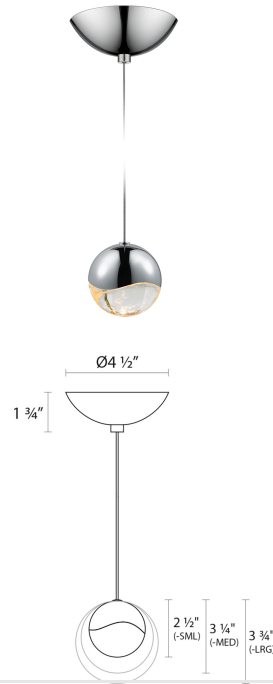

## Grapes LED Pendant Spec Sheet

SKU: 2912.01-MED    Learn more at:  
<https://sonnemanlight.com/grapes-led-single-pendant>

Description: Grapes are luminous LED spheres in multiple sizes, arrayed in precise or random patterns, in clusters, or as single points of light. Seen from the middle or above, the crystal appears clear with a subtle luminance. Moving below, the crystal facets become increasingly apparent, refracting the light into a dazzling radiance. Also available in a [chandelier](#).

### Dimensions

Height:	3.25"
Diameter:	3.25"
Canopy/Backplate/Base:	4.5"
Hanging Details:	10" Adjustable Cord
Shape:	Dome Canopy
Size:	Single Medium
Canopy/Backplate/Base Height:	1.75

### Shade

Shade 1 Material:	Glass Lens
-------------------	------------