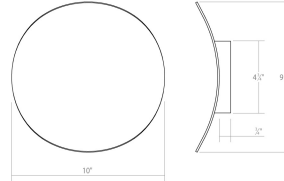

## Dimensions

Extends:	2.25"
Minimum Extension:	2.25"
Maximum Extension:	2.25"
Diameter:	10"
Size:	10"
Canopy/Backplate/Base Width:	4.75
Canopy/Backplate/Base Depth:	1
Canopy/Backplate/Base Height:	4.75