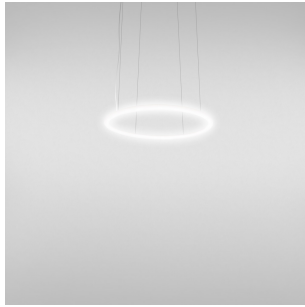

Alphabet Of Light Circular 90 suspension

SPECIFICATIONS

1206008A

Design By

BJARKE INGELS GROUP

Collection

Architectural

Specifications

Delivered lumens	6040lm
Light output ratio	109.83lm/W
Power consumption	55W
Led type	48.8W Array*
CCT (Correlated Color Temperature)	3000K
CRI (Color Rendering Index)	>80
Life expectancy	50000Hrs
Control type	Dimmable 2-Wire / Dimmable 0-10V**
Input Voltage	120-277V
Driver	EFORE - 1 x RCL050-1400A

**2-wire only dimmable at 120V

Colors & Finishes

- ☐ White (Diffuser & Canopy)
- ☐ Grey (Body)

Materials

- Illuminated tubes in opaque injection molded PMMA resin
- 6 modules assembled
- 360° light emission
- Aluminum frame suspended by steel cables

Features & Accessories

- Suitable for damp locations
- Driver is compatible to both 2-wire dimming and 0-10V dimming options