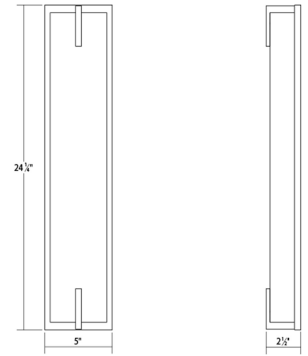

Project:

New Edge Bath Bar Spec Sheet

SKU: 3797.01 Learn more at:
<https://sonnemanlight.com/new-edge-bath-bar>

Description: Rescaled, resized, and reenergized with LED illumination in a reduced, more minimal form, New Edge LED bath bars are a perfectly proportioned, powerful rendition of a classically successful bath and sconce design.

Type #:

Dimensions

Height:	24"
Width:	5"
Extends:	2.75"
Minimum Extension:	2.75"
Maximum Extension:	2.75"
Size:	24"
Canopy/Backplate/Base Width:	5
Canopy/Backplate/Base Depth:	0.5
Canopy/Backplate/Base Height:	24

Installation

Installation:	Licensed electrician required
Installation Orientation:	Any Orientation

Shipping

Carton 1 L x W x H:	29" X 10" X 8"
Carton 1 Gross Weight:	8 LBS

Shade

Shade 1 Material:	White Etched Glass
-------------------	--------------------