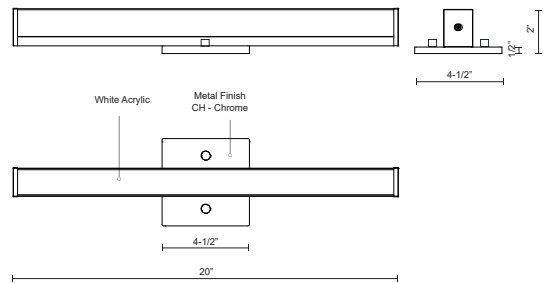

**JANE-SLIM  
VL6220  
VANITY**

PROJECT

**DESCRIPTION**

Simplistic Modern LED with rectangular shaped white acrylic finished with chrome end caps and matching canopy. Equipped with our powerful 120V AC LED technology, and may be mounted horizontally or vertically. Available in three different sizes and four different design styles.

**SPECIFICATION DETAILS**

\* For custom options, consult factory for details.

<b>Fixture Dimensions</b>	W20" x H4-1/2" x E2"
<b>Light Source</b>	AC LED Module
<b>Wattage</b>	21W
<b>Total Lumens</b>	1600lm
<b>Delivered Lumens</b>	CH-1066lm
<b>Voltage</b>	120V
<b>Color Temperature</b>	3000K
<b>CRI (Ra)</b>	90CRI
<b>Optional Color Temps</b>	2700K - 5000K Available, Minimum Order Quantities Apply
<b>LED Rated Life</b>	50,000 hours
<b>Dimming</b>	100% - 10%, ELV Dimmer (Not Included)
<b>Diffuser Details</b>	White Acrylic Diffuser
<b>ADA Compliant</b>	Yes
<b>Location</b>	Damp
<b>Compliance</b>	ADA
<b>Warranty</b>	5 Years
<b>Mounting Style</b>	All Orientation; Wall;
<b>Canopy Dimensions</b>	W4-1/2" x H4-1/2" x E1/2"
<b>Finish Option(s)</b>	Chrome