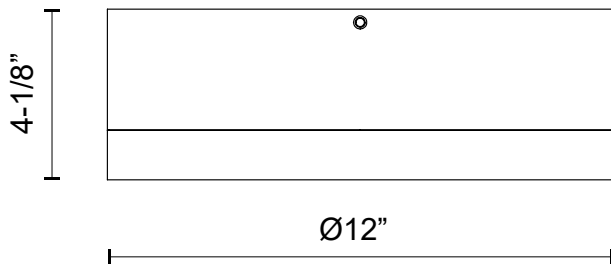

alora mood

P. 1.855.855.8926

CANADA: 19054 28TH Avenue Surrey - BC V3Z 6M3

USA: 3035 E. Lone Mountain Rd - Las Vegas, NV, 89081

BRISBANE FM556212

FIXTURE DIMENSIONS	D12" x H4-1/8"
LAMP TYPE	E26
MAX WATTAGE	60W
BULB QTY	2
BULBS INCLUDED	No
VOLTAGE	120V
GLASS DETAILS	Frosted Glass
MATERIAL	Glass; Steel;
LOCATION	Dry
BRAND	Alora Mood

[D - Diameter, L - Length, W - Width, H - Height, E - Extension]

AVAILABLE FINISHES:

FM556212AGMB
Aged Gold/Matte
Black

FM556212AGWH
Aged Gold/White

*For complete warranty terms, please visit: www.aloralighting.com/warranty