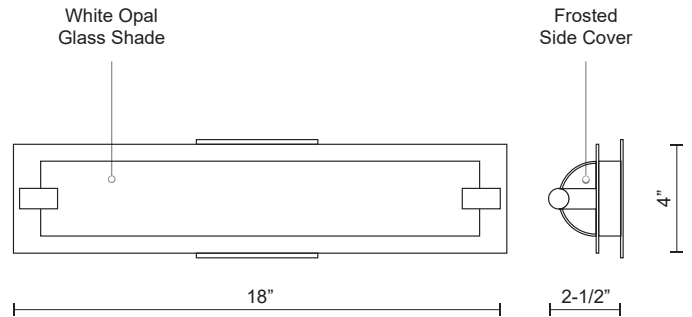

LIGHTHOUSE VL0118

VANITY

PROJECT

DESCRIPTION

Single lamp vanity with white opal glass cylinder and frosted side covers, metal details available in brushed nickel or chrome finish. Equipped with our powerful 120V AC LED technology. Available in three different sizes see series for full details.

VL0118-BN
Brushed Nickel

VL0118-CH
Chrome

VL0118-BK
Black

SPECIFICATION DETAILS

* For custom options, consult factory for details.

| | |
|-----------------------------|---|
| Fixture Dimensions | W18" x H4" x E2-1/2" |
| Light Source | AC LED Module |
| Total Lumens | 1600lm |
| Wattage | 21W |
| Delivered Lumens | CH-1101lm |
| Voltage | 120V |
| Color Temperature | 3000K |
| CRI (Ra) | 90CRI |
| Optional Color Temps | 2700K - 5000K Available, Minimum Order Quantities Apply |
| LED Rated Life | 50,000 hours |
| Dimming | 100% - 10%, ELV Dimmer (Not Included) |
| Glass Details | Opal Glass |
| ADA Compliant | Yes |
| Compliance | ADA |
| Location | Damp |
| Warranty | 5 Years |
| Mounting Style | All Orientation; Wall; |
| Canopy Dimensions | W4-3/8" x H4-3/8" x E1/8" |