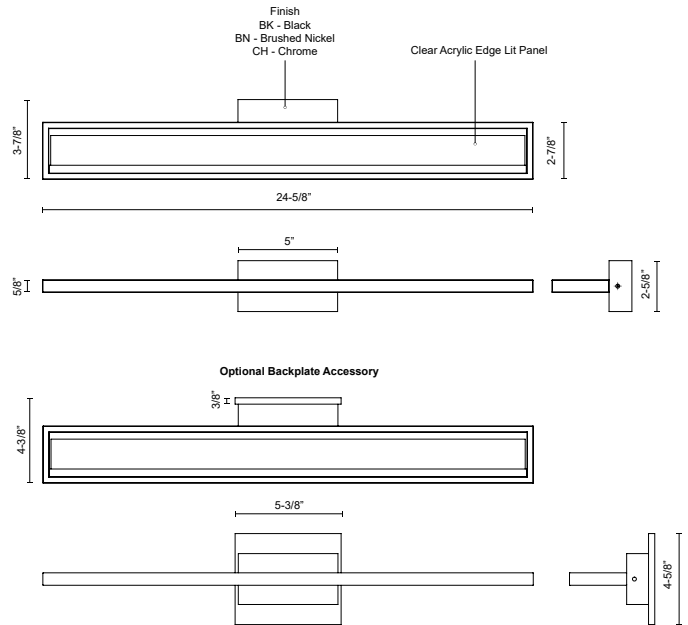

BRIO
VL63624
VANITY

PROJECT

DESCRIPTION

Angular, clean lines define the Brio Vanity Collection. Rectangular forms forged in metallic Black, Brushed Nickel and Chrome finishes illuminate with ample light circulating the frame.

VL63624
Brushed Nickel

VL63624-CH
Chrome

VL63624-BK
Black

SPECIFICATION DETAILS

* For custom options, consult factory for details.

Fixture Dimensions	W24-5/8" x H2-5/8" x E3-7/8"
Light Source	LED with DC Driver
Wattage	23W
Total Lumens	1530lm
Delivered Lumens	BN-923lm
Voltage	120V
Color Temperature	3000K
CRI (Ra)	90CRI
Optional Color Temps	2700K - 5000K Available, Minimum Order Quantities Apply
LED Rated Life	50,000 hours
Dimming	100% - 10%, TRIAC or ELV Dimmer (Not Included)
Diffuser Details	Acrylic Light Guide
ADA Compliant	Yes
Compliance	Energy Star; T24-JA8; ADA;
Location	Damp
Warranty	5 Years
Illumination Direction	Up and Down
Mounting Style	All Orientation; Wall;
CEC Title 24 JA8	Yes, JA8-19
Energy Star Certified	Energy Star Compliant
Canopy Dimensions	W5-3/8" x H4-5/8" x E3/8"