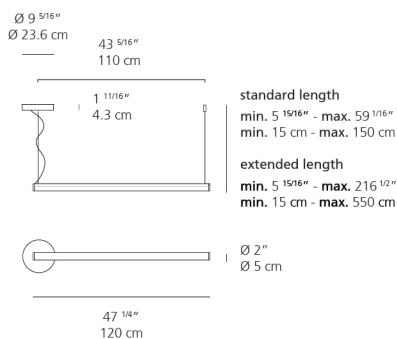

Delivered lumens	3484lm
Light output ratio	99.5lm/W
Power consumption	35W
Led type	29.5W Array*
CCT (Correlated Color Temperature)	3000K
CRI (Color Rendering Index)	>80
Life expectancy	50000Hrs
Control type	Dimmable 2-Wire / Dimmable 0-10V**
Input Voltage	120-277V
Driver	EFORE - 1 x RCL040-0800A

Features & Accessories

- Suitable for damp locations
- Driver is compatible to both 2-wire dimming and 0-10V dimming options

Dimensions

Packaging

1 Box

1 x 75-11/16" x 12-1/8" x 12-1/8" / 11.38 lbs - 192 cm x 30.5 cm x 30.5 cm / 5.16 kg

Light distribution

Direct/Indirect

Luminaire weight

4.74 lbs / 2.15 kg

Warranty