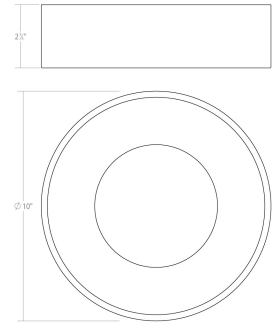

# Ilios LED Surface Mount Spec Sheet

SKU: 3734.18    Learn more at:  
<https://sonnemanlight.com/ilios-led-surface-mount>

Description: Set within a crisp round drum, the soft curvature of the interior surface reflects the luminance of a shallow dome diffuser. The result is a glow of unified radiance from within the volume, which delivers brightness with a soft ambiance within a space.

## Dimensions

Height: 4"  
Diameter: 10"  
Canopy/Backplate/Base: 10"  
Size: 10"

## Shipping

Carton 1 L x W x H: 13" X 13" X 6"  
Carton 1 Gross Weight: 5 LBS  
Fixture Weight: 2