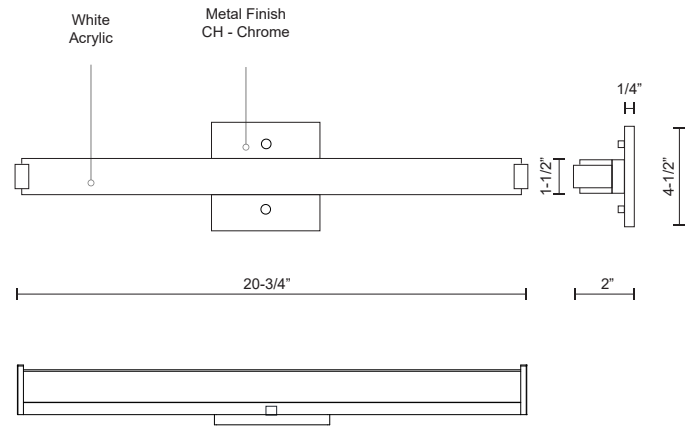

LATITUDE-SLIM VL4721

VANITY

PROJECT

DESCRIPTION

Simplistic Modern LED with rectangular shaped white acrylic finished with chrome end caps and matching canopy. Equipped with our powerful 120V AC LED technology, and may be mounted horizontally or vertically. Available in three different sizes and four different design styles.

SPECIFICATION DETAILS

* For custom options, consult factory for details.

Fixture Dimensions	W20-3/4" x H4-1/2" x E2"
Light Source	AC LED Module
Wattage	21W
Total Lumens	1600lm
Delivered Lumens	CH-1195lm
Voltage	120V
Color Temperature	3000K
CRI (Ra)	90CRI
Optional Color Temps	2700K - 5000K Available, Minimum Order Quantities Apply
LED Rated Life	50,000 hours
Dimming	100% - 10%, ELV Dimmer (Not Included)
Diffuser Details	White Acrylic Diffuser
ADA Compliant	Yes
Location	Damp
Compliance	ADA
Warranty	5 Years
Mounting Style	All Orientation; Wall;
Canopy Dimensions	W4-1/2" x H4-1/2" x E1/4"
Finish Option(s)	Chrome