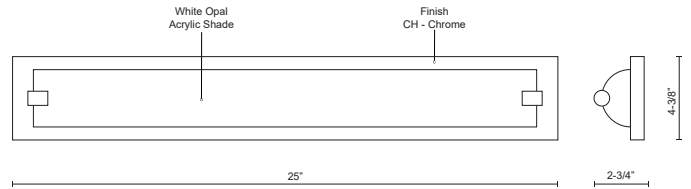

CHARLOTTE 601464-LED

VANITY

PROJECT

DESCRIPTION

Single lamp LED vanity with white opal glass half cylinder and metal side covers. Metal details available in chrome finish, and is equipped with our powerful 120V AC LED technology.

SPECIFICATION DETAILS

* For custom options, consult factory for details.

Fixture Dimensions	W25" x H4-3/8" x E2-3/4"
Light Source	AC LED Module
Wattage	31W
Total Lumens	2400lm
Delivered Lumens	CH-1526lm
Voltage	120V
Color Temperature	3000K
CRI (Ra)	90CRI
Optional Color Temps	2700K - 5000K Available, Minimum Order Quantities Apply
LED Rated Life	50,000 hours
Dimming	100% - 10%, ELV Dimmer (Not Included)
Glass Details	Opal Glass
ADA Compliant	Yes
Location	Damp
Compliance	Energy Star; T24-JA8; ADA;
Warranty	5 Years
Mounting Style	All Orientation; Wall;
CEC Title 24 JA8	Yes, JA8-19
Energy Star Certified	Energy Star Compliant
Finish Option(s)	Chrome