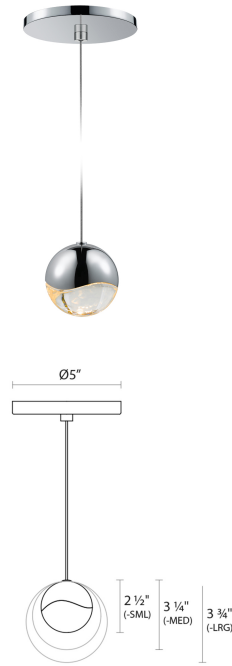

Project:

Grapes LED Pendant Spec Sheet

SKU: 2913.01-MED Learn more at:
<https://sonnemanlight.com/grapes-led-single-pendant>

Description: Grapes® are luminous LED spheres in multiple sizes, arrayed in precise or random patterns, in clusters, or as single points of light. Seen from the middle or above, the crystal appears clear with a subtle luminance. Moving below, the crystal facets become increasingly apparent, refracting the light into a dazzling radiance. Also available in a [chandelier](#).

Type #:

Dimensions

Height:	3.25"
Diameter:	3.25"
Canopy/Backplate/Base:	5"
Hanging Details:	10" Adjustable Cord
Shape:	Round Canopy
Size:	Single Medium
Canopy/Backplate/Base Height:	0.5

Installation

Installation:	Licensed electrician required
Sloped Ceiling Compatible?:	Compatible

General Listings

Features:	Damp Rated
Certification:	C-ETL-US
Color/Finish:	Polished Chrome (.01)
Dark Sky Friendly:	N

Shipping

Carton 1 L x W x H:	7" X 7" X 8"
Carton 1 Gross Weight:	3 LBS

Electrical Specs

Shade

Shade 1 Material:	Glass Lens
-------------------	------------

Available Finishes

Available Finishes: Polished Chrome (.01),
Satin Nickel (.13)