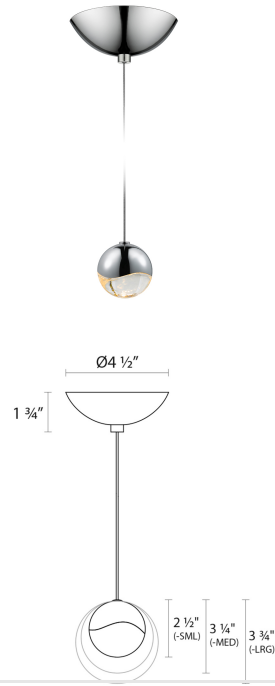

# Grapes LED Pendant Spec Sheet

SKU: 2912.01-SML    Learn more at:  
<https://sonnemanlight.com/grapes-led-single-pendant>

Description: Grapes are luminous LED spheres in multiple sizes, arrayed in precise or random patterns, in clusters, or as single points of light. Seen from the middle or above, the crystal appears clear with a subtle luminance. Moving below, the crystal facets become increasingly apparent, refracting the light into a dazzling radiance. Also available in a [chandelier](#).

## Dimensions

Height:	2.5"
Diameter:	2.5"
Canopy/Backplate/Base:	4.5"
Hanging Details:	10" Adjustable Cord
Shape:	Dome Canopy
Size:	Single Small
Canopy/Backplate/Base Height:	1.75

## Electrical Specs

Bulb(s) Included?:	Yes
Bulb 1 Type:	Integral LED
Input Voltage:	120VAC
Wattage:	3
Initial Lumens:	150
Color Temperature:	3000K
CRI:	90
Power Supply Type:	Transformer
Power Supply Quantity:	1
Power Supply Location:	Canopy
Dimming Type:	ELV
Bulb Max Wattage:	3

## Shade

Shade 1 Material:	Glass Lens
-------------------	------------