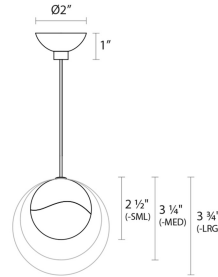

Project:

Grapes LED Pendant Spec Sheet

SKU: 2910.01-SML Learn more at:
<https://sonnemanlight.com/grapes-led-single-pendant>

Description: Grapes are luminous LED spheres in multiple sizes, arrayed in precise or random patterns, in clusters, or as single points of light. Seen from the middle or above, the crystal appears clear with a subtle luminance. Moving below, the crystal facets become increasingly apparent, refracting the light into a dazzling radiance. Also available in a [chandelier](#).

Type #:

Dimensions

Height:	2.5"
Diameter:	2.5"
Canopy/Backplate/Base:	2"
Hanging Details:	10" Adjustable Cord
Shape:	Micro-Dome Canopy
Size:	Single Small
Canopy/Backplate/Base Height:	1"

Electrical Specs

Installation

Installation:	Licensed electrician required
Sloped Ceiling Compatible?:	Compatible

Shipping

Carton 1 L x W x H:	9" X 6" X 6"
Carton 1 Gross Weight:	2 LBS

Shade

Shade 1 Material:	Glass Lens
-------------------	------------