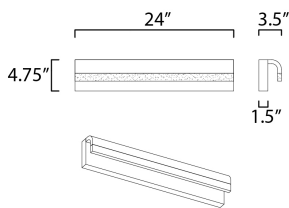

PRODUCT DESCRIPTION

An aluminum frame of Polished Chrome or Black, cascades downward and supports a frosted acrylic diffuser which nicely diffuses the light from the LED enclosed. A perfect complement to the similar bath hardware found in many homes today.

MEASUREMENTS

DIMENSION : 24" W x 4.75" H x 3.5" Ext
 BACK PLATE : 24" W x 4.75" H x 2.25" HCO
 HANGING WEIGHT : 4.84 lb

LAMPING

INPUT VOLTAGE : 120V
 LUMENS : 1,260 Rated (1,000 Del.)
 BULB : 1 x 18W LED PCB Integrated , 18W Total
 BULB INCLUDED : (Integrated)
 DIMMABLE : Triac CL or ELV
 CRI : 90+ CRI
 COLOR_TEMP : 3000K
 LIGHTING_DIRECTION : Down