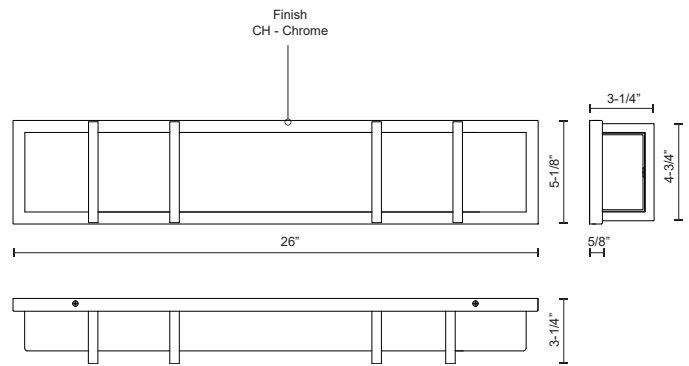

ALBERNI VL61626

VANITY

PROJECT

DESCRIPTION

Electroplated orthogonal steel structure and details. Rectangular opal acrylic diffuser. Up and down wall light. May be mounted horizontally or vertically

SPECIFICATION DETAILS

* For custom options, consult factory for details.

Fixture Dimensions	W26" x H5-1/8" x E3-1/4"
Light Source	AC LED Module
Wattage	31W
Total Lumens	2750lm
Delivered Lumens	CH-1541lm
Voltage	120V
Color Temperature	3000K
CRI (Ra)	90CRI
Optional Color Temps	2700K - 5000K Available, Minimum Order Quantities Apply
LED Rated Life	50,000 hours
Dimming	100% - 10%, ELV Dimmer (Not Included)
Diffuser Details	Acrylic with Frosted Interior
ADA Compliant	Yes
Location	Damp
Compliance	Energy Star; T24-JA8; ADA;
Warranty	5 Years
Mounting Style	All Orientation; Wall;
CEC Title 24 JA8	Yes, JA8-19
Energy Star Certified	Energy Star Compliant
Finish Option(s)	Chrome