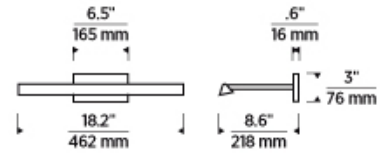

Nightshade Black Nightshade Black 3/4 Polished Nickel Polished Nickel 3/4

To view all available finish options, please visit techlighting.com

ORDERING INFORMATION

700DES	LENGTH (A)	FINISH	LAMP
	18 18"	Z DARK BRONZE	-LED930
		NB NATURAL BRASS	-LED930 INTEGRATED LED 90 CRI 3000K 120V
		B NIGHTSHADE BLACK	-LED930-277
		N POLISHED NICKEL	-LED930-277 INTEGRATED LED 90 CRI 3000K 277V

700DES _____

JOB NAME _____

NOTES _____

DESSAU 18 PICTURE LIGHT

SPECIFICATIONS

PRIMARY MATERIAL	Aluminum
SHADE MATERIAL	Acrylic
NET WEIGHT	2 lbs
HEIGHT	3in
WIDTH	8.6in
LENGTH	18.2in
MIN. EXTENSION FROM WALL	8.6in
UP LIGHT / DOWN LIGHT / BOTH?	
WET LISTED	
DAMP LISTED	Yes
DRY LISTED	
UP / DOWN	
HORIZONTAL / VERTICAL	
WALL / CEILING MOUNT	
GENERAL LISTING	ETL Listed
ADA COMPLIANT	
INCLUDES	