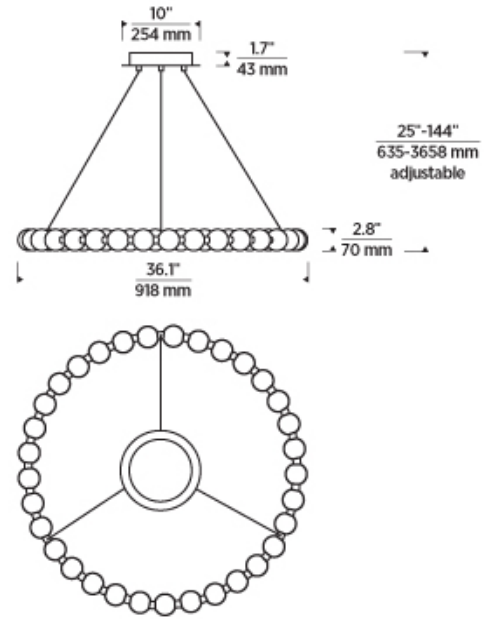

## ORDERING INFORMATION

700OBT	LENGTH (A)	FINISH	LAMP
	36 36"	NB NATURAL BRASS B NIGHTSHADE BLACK N POLISHED NICKEL	-LED927 INTEGRATED LED 90 CRI 2700K 120V-277V UNV

700OBT \_\_\_\_\_

JOB NAME \_\_\_\_\_

## SPECIFICATIONS

PRIMARY MATERIAL	Steel Or Brass
SHADE MATERIAL	Glass
NET WEIGHT	21 lbs
HEIGHT	2.8in
WIDTH	36.1in
LENGTH	36.1in
UP LIGHT / DOWN LIGHT / BOTH?	
WET LISTED	
DAMP LISTED	Yes
DRY LISTED	
MIN. HANGING HEIGHT	25in
MAX HANGING HEIGHT	144in
TOTAL CORD LENGTH	144in
TOTAL STEM LENGTH	
STEM QTY	
SLOPED CEILING ADAPTABLE?	Yes 45° Max
GENERAL LISTING	ETL Listed
INCLUDES	