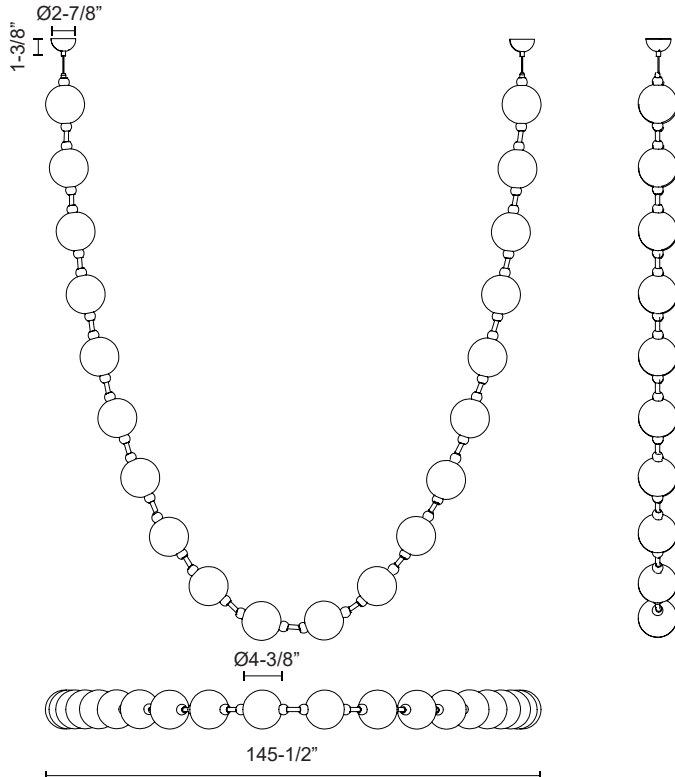

MARNI PD321212

FIXTURE DIMENSIONS	L145-1/2" x W4-3/8" x H4-3/8"
LIGHT SOURCE	LED with DC Driver
WATTAGE	80W
TOTAL LUMENS	6400lm
DELIVERED LUMENS	2400lm*
VOLTAGE	120V
COLOR TEMPERATURE	3000K
CRI (RA)	90CRI
DIMMABLE	Yes, TRIAC/ELV (Not Included) or 0-10V Dimmer (Optional, Not Included)
DIFFUSER DETAILS	Clear Carved Acrylic
MATERIAL	Aluminum; Clear Carved Acrylic; Iron;
LOCATION	Dry
CANOPY DIMENSIONS	D2-7/8" x H1-3/8"
REMOTE DRIVER	Powered by Remote Driver (Sold Separately)
BRAND	Alora

[D - Diameter, L - Length, W - Width, H - Height, E - Extension]

AVAILABLE FINISHES:

PD321212PN
Polished Nickel

*For complete warranty terms, please visit: www.aloralighting.com/warranty

REMOTE DRIVER DR24-120-UNV-RT

DRIVER

PROJECT

SPECIFICATION DETAILS

* For custom options, consult factory for details.

Fixture Dimensions	L8-3/4" x W3-3/4" x H1-5/8"
Wattage	120W
Voltage	120-277V
Output	24V DC, 5A
Power Factor	≥0.95
THD	<10%
Dimming	100% - 10% TRIAC or ELV Dimmer (Not Included) or 100% - 10% 0-10V Dimmer (Optional, Not Included)
Certification	cULus, FCC, RoHS
Location	Damp
Weight	3 LBS
Warranty	5 Years
Mounting Orientation	Max 20ft from fixture