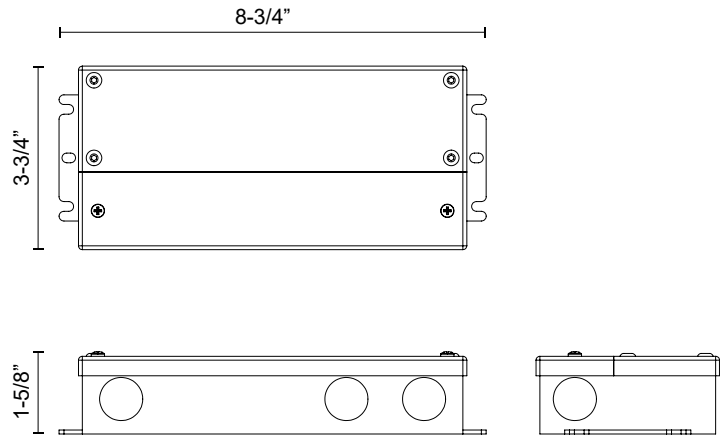

MARNI PD321212

FIXTURE DIMENSIONS	L145-1/2" x W4-3/8" x H4-3/8"
LIGHT SOURCE	LED with DC Driver
WATTAGE	80W
TOTAL LUMENS	6400lm
DELIVERED LUMENS	2400lm*
VOLTAGE	120V
COLOR TEMPERATURE	3000K
CRI (RA)	90CRI
DIMMABLE	Yes, TRIAC/ELV (Not Included) or 0-10V Dimmer (Optional, Not Included)
DIFFUSER DETAILS	Clear Carved Acrylic
MATERIAL	Aluminum; Clear Carved Acrylic; Iron;
LOCATION	Dry
CANOPY DIMENSIONS	D2-7/8" x H1-3/8"
REMOTE DRIVER	Powered by Remote Driver (Sold Separately)
BRAND	Alora

[D - Diameter, L - Length, W - Width, H - Height, E - Extension]

AVAILABLE FINISHES:

PD321212PN
Polished Nickel

*For complete warranty terms, please visit: www.aloralighting.com/warranty

REMOTE DRIVER DR24-120-UNV-RT

DRIVER

PROJECT

SPECIFICATION DETAILS

* For custom options, consult factory for details.

Fixture Dimensions	L8-3/4" x W3-3/4" x H1-5/8"
Wattage	120W
Voltage	120-277V
Output	24V DC, 5A
Power Factor	≥0.95
THD	<10%
Dimming	100% - 10% TRIAC or ELV Dimmer (Not Included) or 100% - 10% 0-10V Dimmer (Optional, Not Included)
Certification	cULus, FCC, RoHS
Location	Damp
Weight	3 LBS
Warranty	5 Years
Mounting Orientation	Max 20ft from fixture