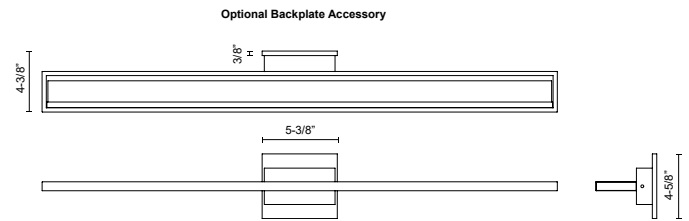

VL63636-BK
Black

VL63636-CH
Chrome

VL63636-BN
Brushed Nickel

SPECIFICATION DETAILS

* For custom options, consult factory for details.

Fixture Dimensions	W36-1/2" x H2-5/8" x E3-7/8"
Light Source	LED with DC Driver
Wattage	34W
Total Lumens	2295lm
Delivered Lumens	CH-1630lm
Voltage	120V
Color Temperature	3000K
CRI (Ra)	90CRI
Optional Color Temps	2700K - 5000K Available, Minimum Order Quantities Apply
LED Rated Life	50,000 hours
Dimming	100% - 10%, TRIAC or ELV Dimmer (Not Included)
Diffuser Details	Acrylic Light Guide
ADA Compliant	Yes
Compliance	ADA
Location	Damp
Warranty	5 Years
Illumination Direction	Up and Down
Mounting Style	All Orientation; Wall;
CEC Title 24 JA8	Yes, JA8-19
Canopy Dimensions	W5-3/8" x H4-5/8" x E3/8"