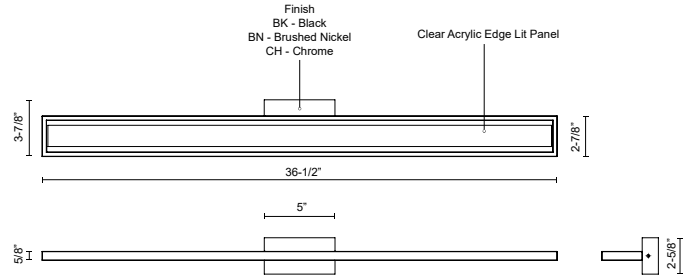

VL63636-BK
Black

VL63636-CH
Chrome

VL63636-BN
Brushed Nickel

SPECIFICATION DETAILS

* For custom options, consult factory for details.

Fixture Dimensions	W36-1/2" x H2-5/8" x E3-7/8"
Light Source	LED with DC Driver
Wattage	34W
Total Lumens	2295lm
Delivered Lumens	CH-1630lm
Voltage	120V
Color Temperature	3000K
CRI (Ra)	90CRI
Optional Color Temps	2700K - 5000K Available, Minimum Order Quantities Apply
LED Rated Life	50,000 hours
Dimming	100% - 10%, TRIAC or ELV Dimmer (Not Included)
Diffuser Details	Acrylic Light Guide
ADA Compliant	Yes
Compliance	ADA
Location	Damp
Warranty	5 Years
Illumination Direction	Up and Down
Mounting Style	All Orientation; Wall;
CEC Title 24 JA8	Yes, JA8-19
Canopy Dimensions	W5-3/8" x H4-5/8" x E3/8"