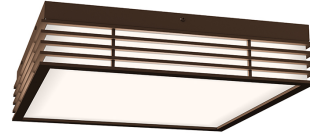

Project:

Marue LED Surface Mount Spec Sheet

SKU: 7427.72 Learn more at:
<https://sonnemanlight.com/marue-led-surface-mount>

Description: Simplicity flows from the rhythm of rings of diffused light along its height. These surface-mounted fixtures have a crisp refined presence with a modern edge.

Type #:

Dimensions

Height:	3.5"
Width:	14.75"
Length:	14.75"
Diameter:	7.75"
Shape:	Square
Size:	14"
Canopy/Backplate/Base Width:	14.25
Canopy/Backplate/Base Depth:	14.25

Electrical Specs

Bulb(s) Included?:	Yes
Bulb 1 Type:	Integral LED
Bulb Quantity:	1
Input Voltage:	100-277VAC
Wattage:	50
Initial Lumens:	5100
Delivered Lumens:	3600
Color Temperature:	3000K
CRI:	90
Power Supply Type:	Driver
Power Supply Quantity:	1
Power Supply Location:	Canopy
Dimming Type:	TRIAC/ELV/ 0-10V
Bulb Max Wattage:	50

Installation

Installation:

Licensed electrician required

Shipping

Carton 1 L x W x H:	19" X 19" X 8"
Carton 1 Gross Weight:	15 LBS
Fixture Weight:	13

Shade

Shade 1 Material:	Optical Acrylic
-------------------	-----------------

Available Finishes

Available Finishes: Textured Bronze (.72), Textured Gray (.74), Textured White (.98)

General Listings

Features:	Damp Rated
Certification:	C-ETL-US
Color/Finish:	Textured Bronze (.72)
Dark Sky Friendly:	N