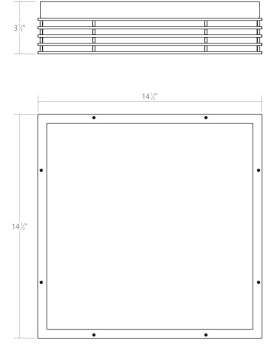

Project:

Marue LED Surface Mount Spec Sheet

SKU: 7427.72 Learn more at:
<https://sonnemanlight.com/marue-led-surface-mount>

Description: Simplicity flows from the rhythm of rings of diffused light along its height. These surface-mounted fixtures have a crisp refined presence with a modern edge.

Type #:

Dimensions

Height:	3.5"
Width:	14.75"
Length:	14.75"
Diameter:	7.75"
Shape:	Square
Size:	14"
Canopy/Backplate/Base Width:	14.25
Canopy/Backplate/Base Depth:	14.25

Electrical Specs

Bulb(s) Included?:	Yes
Bulb 1 Type:	Integral LED
Bulb Quantity:	1
Input Voltage:	100-277VAC
Wattage:	50
Initial Lumens:	5100
Delivered Lumens:	3600
Color Temperature:	3000K
CRI:	90
Power Supply Type:	Driver
Power Supply Quantity:	1
Power Supply Location:	Canopy
Dimming Type:	TRIAC/ELV/ 0-10V
Bulb Max Wattage:	50

Installation

Installation:

Licensed electrician required

Shipping

Carton 1 L x W x H:	19" X 19" X 8"
Carton 1 Gross Weight:	15 LBS
Fixture Weight:	13

Shade

Shade 1 Material:	Optical Acrylic
-------------------	-----------------