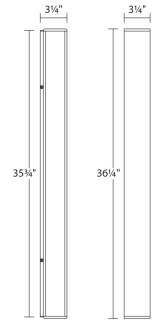

Project:

Sideways LED Sconce Spec Sheet

SKU: 7256.72-WL Learn more at:
<https://sonnemanlight.com/sideways-led-sconce>

Description: The power of simplicity is defined by the less-is-more declaration of this rectangular blade of light.

Type #:

Dimensions

Height:	36.25"
Width:	3.25"
Extends:	3.25"
Minimum Extension:	3.25"
Maximum Extension:	3.25"
Size:	36"
Canopy/Backplate/Base Depth:	2.5
Canopy/Backplate/Base Height:	35.75

Electrical Specs

Installation

Installation:	Licensed electrician required
Installation Orientation:	Vertical

Shipping

Carton 1 L x W x H:	40" X 8" X 8"
Carton 1 Gross Weight:	9 LBS
Fixture Weight:	7

Shade

Shade 1 Material:	Aluminum
Shade 2 Material:	Acrylic