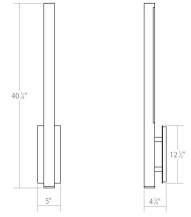

Project:

Flue LED Sconce Spec Sheet

SKU: 7482.98-WL Learn more at:
<https://sonnemanlight.com/flue-led-sconce>

Description: Dramatically powerful in scale and presence, these bold pipes make a strong statement about the materials and details of the industrial aesthetic. Reflecting illumination back to the wall and directing an independent beam downward, the simplicity brings strength to the surface and surroundings.

Type #:

Dimensions

Height:	40"
Width:	5"
Extends:	5"
Minimum Extension:	5"
Maximum Extension:	5"
Size:	40"

Electrical Specs

Bulb(s) Included?:	Yes
Bulb 1 Type:	Integral LED
Bulb Quantity:	1
Input Voltage:	120VAC
Wattage:	15
Initial Lumens:	1500
Delivered Lumens2:	1000
Color Temperature:	3000K
CRI:	90
Power Supply Type:	Driver
Power Supply Quantity:	1
Power Supply Location:	Outlet Box
Dimming Type:	TRIAC/ELV

Installation

Installation:	Licensed electrician required
Installation Orientation:	Vertical

Shipping

Carton 1 L x W x H:	45" X 10" X 9"
Carton 1 Gross Weight:	16 LBS

Shade

Shade 1 Material:	Aluminum
-------------------	----------