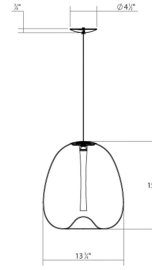

Project:

Mela LED Single Pendant Spec Sheet

SKU: 3073.25 Learn more at:
<https://sonnemanlight.com/mela-led-single-pendant>

Description: Exquisite in the subtle contours of its volume, Mela reveals the color of its surroundings within its sensual shape. Available as a single pendant or a [chandelier](#), Mela radiates a sophisticated presence within its space.

Type #:

Dimensions

Height: 15"
Diameter: 13.75"
Canopy/Backplate/Base: 4.5"
Size: 1-Light Large
Canopy/Backplate/Base Height: 0.75

Installation

Installation: Licensed electrician required
Compatible
Sloped Ceiling Compatible?: 16.25"
Minimum Hanging Height: 88.25"
Maximum Hanging Height: