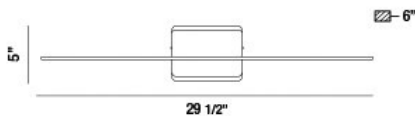

### PRODUCT DETAILS

No.	:	34111-017
Product Color	:	BRUSHED NICKEL
Product Material	:	METAL
Shade / Accent Colour	:	FROSTED
Shade / Accent Material	:	ACRYLIC
Width	:	29.5"
Height	:	5"
Ext	:	6"
Weight	:	2.8lbs

### TECHNICAL DETAILS

Canopy / Backplate Length	:	6.25"
Canopy / Backplate Height	:	1.25"
Canopy / Backplate Width	:	4.125"
Mounting	:	Down
Location	:	DRY
Approval	:	