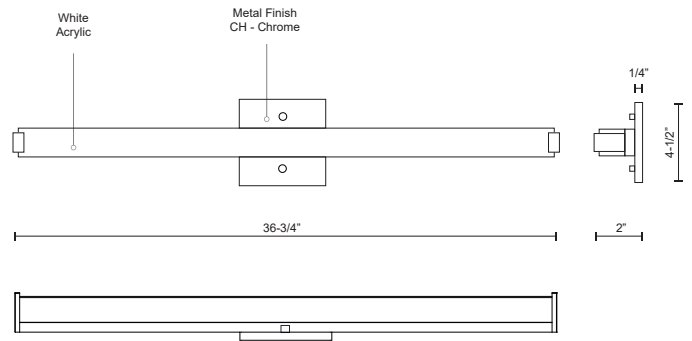

LATITUDE-SLIM VL4737

VANITY

PROJECT

DESCRIPTION

Simplistic Modern LED with rectangular shaped white acrylic finished with chrome end caps and matching canopy. Equipped with our powerful 120V AC LED technology, and may be mounted horizontally or vertically. Available in three different sizes and four different design styles.

SPECIFICATION DETAILS

* For custom options, consult factory for details.

Fixture Dimensions	W36-3/4" x H4-1/2" x E2"
Light Source	AC LED Module
Wattage	49W
Total Lumens	4000lm
Delivered Lumens	CH-2331lm
Voltage	120V
Color Temperature	3000K
CRI (Ra)	90CRI
Optional Color Temps	2700K - 5000K Available, Minimum Order Quantities Apply
LED Rated Life	50,000 hours
Dimming	100% - 10%, ELV Dimmer (Not Included)
Diffuser Details	White Acrylic Diffuser
ADA Compliant	Yes
Location	Damp
Compliance	ADA
Warranty	5 Years
Mounting Style	All Orientation; Wall;
Canopy Dimensions	W4-1/2" x H4-1/2" x E1/4"
Finish Option(s)	Chrome