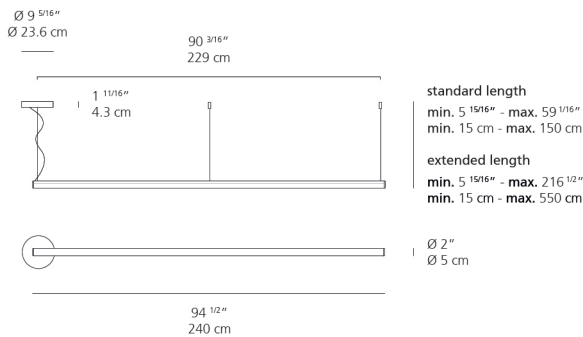

Delivered lumens	6968lm
Light output ratio	110.6lm/W
Power consumption	68W
Led type	59.1W Array*
CCT (Correlated Color Temperature)	3000K
CRI (Color Rendering Index)	>80
Life expectancy	50000Hrs
Control type	Dimmable 2-Wire / Dimmable 0-10V**
Input Voltage	120-277V
Driver	EFORE - 2 x RCL040-0800A

Features & Accessories

- Suitable for damp locations
- Driver is compatible to both 2-wire dimming and 0-10V dimming options

Dimensions

Packaging

1 Box

1 x 98-1/2" x 12-1/8" x 12-1/8" / 13.67 lbs - 250 cm x 30.5 cm x 30.5 cm / 6.2 kg

Light distribution

Direct/Indirect

Luminaire weight

7.23 lbs / 3.28 kg

Warranty