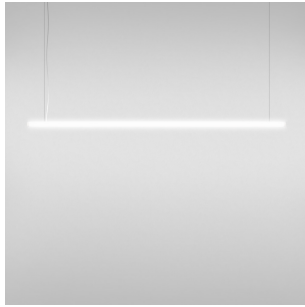

Alphabet Of Light Linear 240 suspension

SPECIFICATIONS

1208008A

Design By

BJARKE INGELS GROUP

Collection

Architectural

Specifications

Colors & Finishes

- White (Diffuser & Canopy)
- Grey (Body)

Materials

- Illuminated tubes in opaque injection molded PMMA resin
- 360° light emission
- Aluminum frame suspended by steel cables

**2-wire only dimmable at 120V