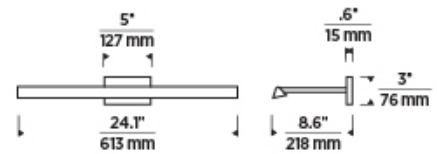

700DES _____

JOB NAME _____

NOTES _____

DESSAU 24 PICTURE LIGHT

SPECIFICATIONS

PRIMARY MATERIAL	Aluminum or Brass
SHADE MATERIAL	Acrylic
NET WEIGHT	2.5 lbs
HEIGHT	3in
WIDTH	8.6in
LENGTH	24.1in
MIN. EXTENSION FROM WALL	8.6in
UP LIGHT / DOWN LIGHT / BOTH?	
WET LISTED	
DAMP LISTED	Yes
DRY LISTED	
UP / DOWN	
HORIZONTAL / VERTICAL	
WALL / CEILING MOUNT	
GENERAL LISTING	ETL Listed
ADA COMPLIANT	
INCLUDES	