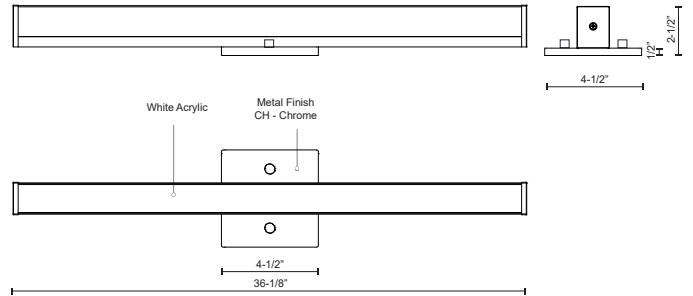

**JANE-SLIM
VL6236
VANITY**

PROJECT

DESCRIPTION

Simplistic Modern LED with rectangular shaped white acrylic finished with chrome end caps and matching canopy. Equipped with our powerful 120V AC LED technology, and may be mounted horizontally or vertically. Available in three different sizes and four different design styles.

SPECIFICATION DETAILS

* For custom options, consult factory for details.

Fixture Dimensions	W36-1/8" x H4-1/2" x E2-1/2"
Light Source	LED
Wattage	49W
Total Lumens	3600lm
Delivered Lumens	CH-2179lm
Voltage	120V
Color Temperature	3000K
CRI (Ra)	90CRI
Optional Color Temps	2700K - 5000K Available, Minimum Order Quantities Apply
LED Rated Life	50,000 hours
Dimming	100% - 10%, ELV Dimmer (Not Included)
Diffuser Details	White Acrylic Diffuser
ADA Compliant	Yes
Location	Damp
Compliance	ADA
Warranty	5 Years
Canopy Dimensions	W4-1/2" x H4-1/2" x E1/2"
Finish Option(s)	Chrome