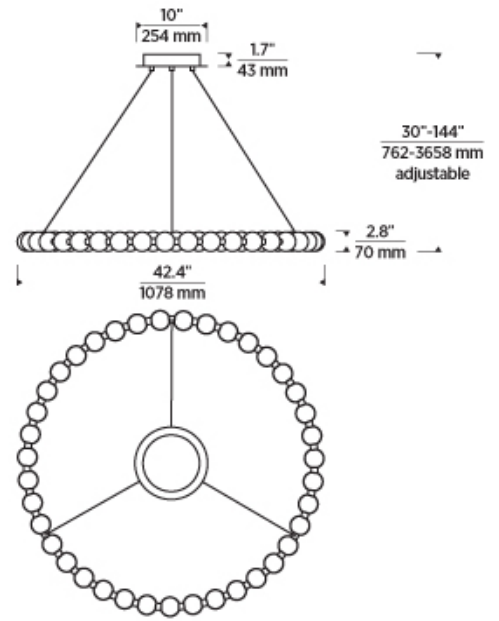

Nightshade Black

Nightshade Black

Polished Nickel

Natural Brass

ORDERING INFORMATION

700OBT	LENGTH (A)	FINISH	LAMP
	42 42"	NB NATURAL BRASS B NIGHTSHADE BLACK N POLISHED NICKEL	-LED927 INTEGRATED LED 90 CRI 2700K 120V-277V UNV

700OBT _____

JOB NAME _____

NOTES _____

ORBET 42 CHANDELIER

SPECIFICATIONS

PRIMARY MATERIAL	Steel Or Brass
SHADE MATERIAL	Glass
NET WEIGHT	25.5 lbs
HEIGHT	2.8in
WIDTH	42.4in
LENGTH	42.4in
UP LIGHT / DOWN LIGHT / BOTH?	
WET LISTED	
DAMP LISTED	Yes
DRY LISTED	
MIN. HANGING HEIGHT	30in
MAX HANGING HEIGHT	144in
TOTAL CORD LENGTH	144in
TOTAL STEM LENGTH	
STEM QTY	
SLOPED CEILING ADAPTABLE?	Yes 45° Max
GENERAL LISTING	ETL Listed
INCLUDES	