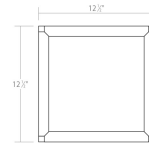

Project:

Cubix LED Surface Mount Spec Sheet

SKU: 24Z0009K Learn more at:
<https://sonnemanlight.com/cubix-led-surface-mount>

Description: Cubix LED Surface Mount brings volume and constructive interest to Modern space. Low profile Cubix Surface allows for ceiling surface mounting or suspended installation where a minimal height is desired across the plane of a space. Arrayed in precisely interconnected relationships, these suspended cubes are joined to each other by a shared leg on each frame. As single fixtures or clustered in arrangements across larger spaces, Cubix Surface expands the utility and aesthetic application of the Cubix family, along with the [Cubix LED Pendant](#).

Type #:

Dimensions

Height:	12.75"
Width:	12.5"
Length:	12.5"
Size:	1-Light Tall
Canopy/Backplate/Base Width:	12.5
Canopy/Backplate/Base Depth:	12.5
Canopy/Backplate/Base Height:	0.75

Electrical Specs

Bulb(s) Included?:	Yes
Bulb 1 Type:	Integral LED
Bulb Quantity:	1
Input Voltage:	120VAC
Wattage:	12
Initial Lumens:	1150
Delivered Lumens:	500
Color Temperature:	3000K
CRI:	90
Power Supply Type:	Driver
Power Supply Quantity:	1
Power Supply Location:	Outlet Box
Dimming Type:	TRIAC/ELV
Bulb Max Wattage:	12