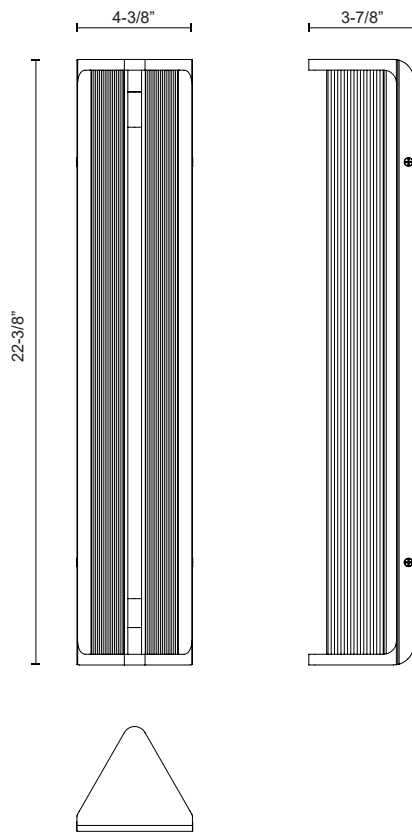

SABRE WV339123

FIXTURE DIMENSIONS	W4-3/8" x H22-3/8" x E3-7/8"
LIGHT SOURCE	LED with DC Driver
WATTAGE	8W
TOTAL LUMENS	640lm
DELIVERED LUMENS	PNCR-600lm*; UBCR-530lm*; VBCR-560lm*;
VOLTAGE	120V
COLOR TEMPERATURE	2700K
CRI (RA)	90CRI
DIMMABLE	Yes, TRIAC or ELV Dimmer (Not Included)
GLASS DETAILS	Clear Glass
MATERIAL	Aluminum; Glass; Iron;
INSTALL OPTIONS	All Orientation; Wall;
ADA COMPLIANT	YES
LOCATION	Damp
BRAND	Alora

[D - Diameter, L - Length, W - Width, H - Height, E - Extension]

AVAILABLE FINISHES:

WV339123UBCR
Ribbed
Glass/Urban
Bronze

WV339123PNCR
Polished
Nickel/Ribbed
Glass

WV339123VBCR
Ribbed
Glass/Vintage
Brass