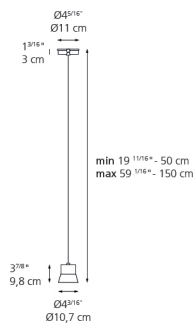

Packaging

1 Box

1 x 7-15/16" x 7-15/16" x 7-15/16" / 2.65 lbs - 20 cm x 20 cm x 20 cm / 1.2 kg

Light distribution

Direct

Luminaire weight

1.76 lbs / .8 kg

Warranty