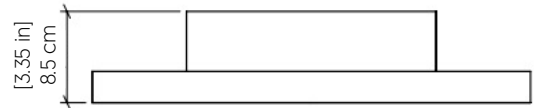

Technical Drawing