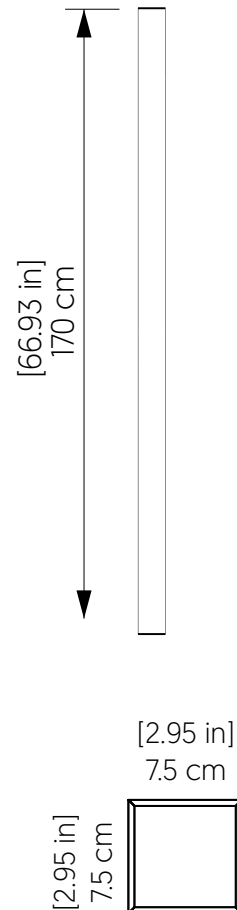

## 4183LED [LED]

Name: Linea Accord Wall Lamp 4183 LED  
 Collection: Clean  
 Application: Wall Lamp  
 Construction: Natural Wood Venner, MDF and Acrylic

## Fixture Image

## Specifications

Light Source: Integrated LED Module  
 Driver Location: Junction Box  
 Color Temperature: 3000K, 3500K and 4000K  
 Dimming Option: 0-10V OR ELV/TRIAC  
 CRI: 90  
 Delivered Lumens: 1100 lm  
 Total Power: 8W  
 Input Voltage: 110V - 277V  
 Input Frequency: 60 Hz  
 Canopy Dimension: N/A  
 Weight: N/A  
 2" x 3" Single Gang Electrical Box

## Technical Drawing