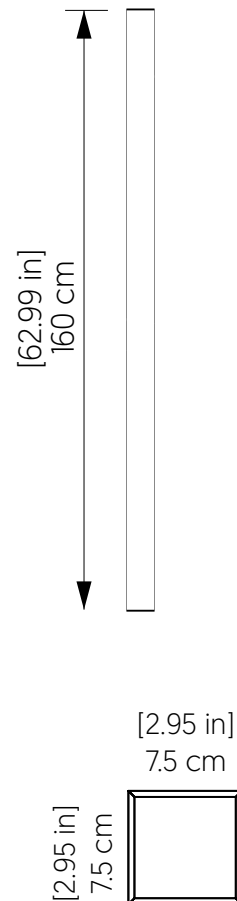

4182LED [LED]

Name: Linea Accord Wall Lamp 4182 LED
 Collection: Clean
 Application: Wall Lamp
 Construction: Natural Wood Venner, MDF and Acrylic

Fixture Image

Specifications

Light Source: Integrated LED Module
 Driver Location: Junction Box
 Color Temperature: 3000K, 3500K and 4000K
 Dimming Option: 0-10V OR ELV/TRIAC
 CRI: 90
 Delivered Lumens: 1100 lm
 Total Power: 8W
 Input Voltage: 110V - 277V
 Input Frequency: 60 Hz
 Canopy Dimension: N/A
 Weight: N/A
 2" x 3" Single Gang Electrical Box

Technical Drawing

Features

5 Year warranty

Description

Photometric Graph

Standards