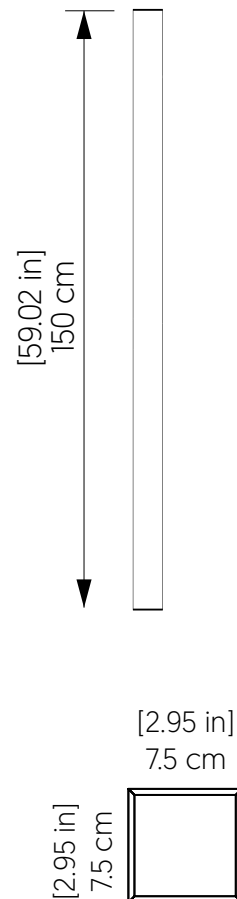

## 4181LED [LED]

Name: Linea Accord Wall Lamp 41781 LED  
 Collection: Clean  
 Application: Wall Lamp  
 Construction: Natural Wood Venner, MDF and Acrylic

## Specifications

Light Source: Integrated LED Module  
 Driver Location: Junction Box  
 Color Temperature: 3000K, 3500K and 4000K  
 Dimming Option: 0-10V OR ELV/TRIAC  
 CRI: 90  
 Delivered Lumens: 1100 lm  
 Total Power: 8W  
 Input Voltage: 110V - 277V  
 Input Frequency: 60 Hz  
 Canopy Dimension: N/A  
 Weight: N/A  
 2" x 3" Single Gang Electrical Box

## Technical Drawing