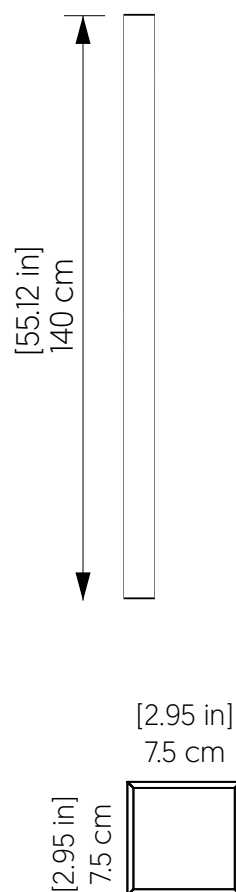

4180LED [LED]

Name: Linea Accord Wall Lamp 4180 LED
 Collection: Clean
 Application: Wall Lamp
 Construction: Natural Wood Venner, MDF and Acrylic

Fixture Image

Specifications

Light Source: Integrated LED Module
 Driver Location: Junction Box
 Color Temperature: 3000K, 3500K and 4000K
 Dimming Option: 0-10V OR ELV/TRIAC
 CRI: 90
 Delivered Lumens: 1100 lm
 Total Power: 8W
 Input Voltage: 110V - 277V
 Input Frequency: 60 Hz
 Canopy Dimension: N/A
 Weight: N/A
 2" x 3" Single Gang Electrical Box

Technical Drawing

Features

5 Year warranty

Description

Photometric Graph

Standards