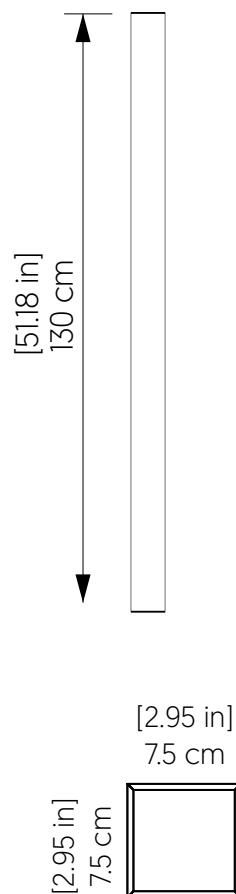

4179LED [LED]

Name: Linea Accord Wall Lamp 4179 LED
 Collection: Clean
 Application: Wall Lamp
 Construction: Natural Wood Venner, MDF and Acrylic

Fixture Image

Specifications

Light Source: Integrated LED Module
 Driver Location: Junction Box
 Color Temperature: 3000K, 3500K and 4000K
 Dimming Option: 0-10V OR ELV/TRIAC
 CRI: 90
 Delivered Lumens: 1100 lm
 Total Power: 8W
 Input Voltage: 110V - 277V
 Input Frequency: 60 Hz
 Canopy Dimension: N/A
 Weight: N/A
 2" x 3" Single Gang Electrical Box

Technical Drawing

Features

5 Year warranty

Description

Photometric Graph

Standards