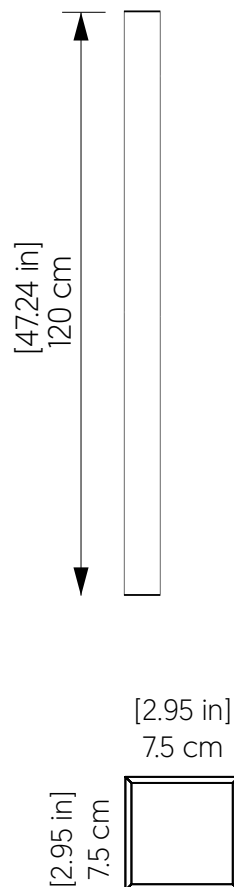

4178LED [LED]

Name: Linea Accord Wall Lamp 4178 LED
 Collection: Clean
 Application: Wall Lamp
 Construction: Natural Wood Venner, MDF and Acrylic

Fixture Image

Specifications

Light Source: Integrated LED Module
 Driver Location: Junction Box
 Color Temperature: 3000K, 3500K and 4000K
 Dimming Option: 0-10V OR ELV/TRIAC
 CRI: 90
 Delivered Lumens: 1100 lm
 Total Power: 8W
 Input Voltage: 110V - 277V
 Input Frequency: 60 Hz
 Canopy Dimension: N/A
 Weight: N/A
 2" x 3" Single Gang Electrical Box

Technical Drawing

Features

5 Year warranty

Description

Photometric Graph

Standards