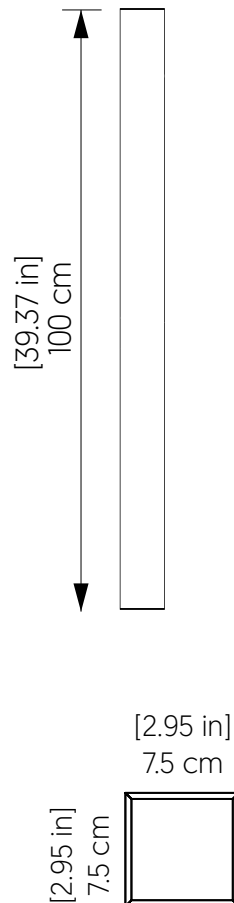

## 4176LED [LED]

Name: Linea Accord Wall Lamp 4176 LED  
 Collection: Clean  
 Application: Wall Lamp  
 Construction: Natural Wood Venner, MDF and Acrylic

## Fixture Image

## Specifications

Light Source: Integrated LED Module  
 Driver Location: Junction Box  
 Color Temperature: 3000K, 3500K and 4000K  
 Dimming Option: 0-10V OR ELV/TRIAC  
 CRI: 90  
 Delivered Lumens: 1100 lm  
 Total Power: 8W  
 Input Voltage: 110V - 277V  
 Input Frequency: 60 Hz  
 Canopy Dimension: N/A  
 Weight: N/A  
 2" x 3" Single Gang Electrical Box

## Technical Drawing