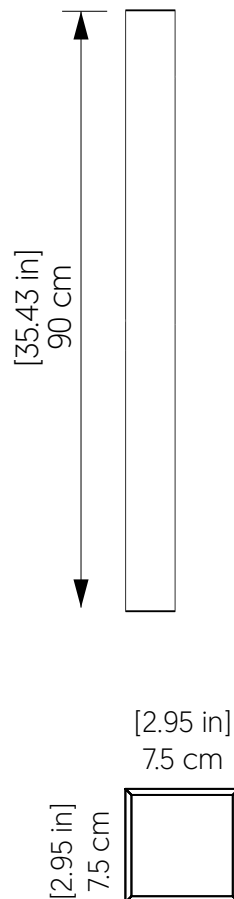

4175LED [LED]

Name: Linea Accord Wall Lamp 4175 LED
 Collection: Clean
 Application: Wall Lamp
 Construction: Natural Wood Venner, MDF and Acrylic

Fixture Image

Specifications

Light Source: Integrated LED Module
 Driver Location: Junction Box
 Color Temperature: 3000K, 3500K and 4000K
 Dimming Option: 0-10V OR ELV/TRIAC
 CRI: 90
 Delivered Lumens: 1100 lm
 Total Power: 8W
 Input Voltage: 110V - 277V
 Input Frequency: 60 Hz
 Canopy Dimension: N/A
 Weight: N/A
 2" x 3" Single Gang Electrical Box

Technical Drawing

Features

5 Year warranty

Description

Photometric Graph

Standards