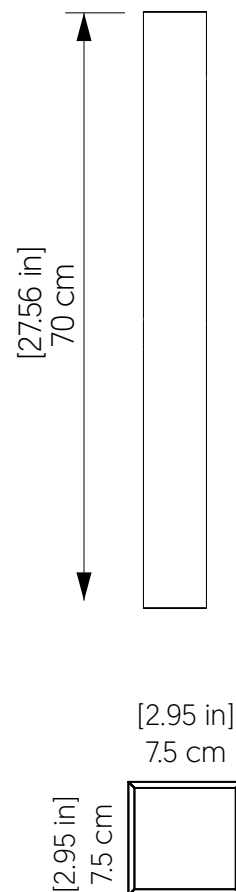

4173LED [LED]

Name: Linea Accord Wall Lamp 4173 LED
 Collection: Clean
 Application: Wall Lamp
 Construction: Natural Wood Venner, MDF and Acrylic

Specifications

Light Source: Integrated LED Module
 Driver Location: Junction Box
 Color Temperature: 3000K, 3500K and 4000K
 Dimming Option: 0-10V OR ELV/TRIAC
 CRI: 90
 Delivered Lumens: 1100 lm
 Total Power: 8W
 Input Voltage: 110V - 277V
 Input Frequency: 60 Hz
 Canopy Dimension: N/A
 Weight: N/A
 2" x 3" Single Gang Electrical Box

Fixture Image

Technical Drawing

Features

5 Year warranty

Description

Photometric Graph

Standards