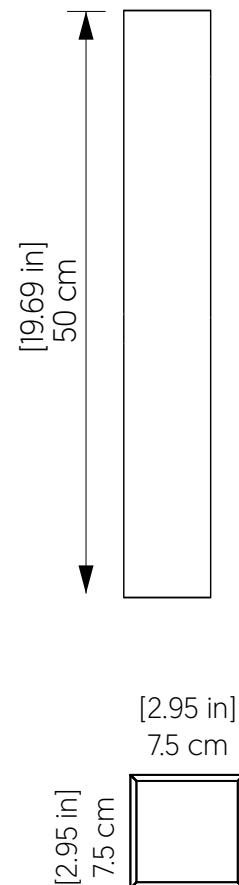

4171LED [LED]

Name: Linea Accord Wall Lamp 4171 LED
 Collection: Clean
 Application: Wall Lamp
 Construction: Natural Wood Venner, MDF and Acrylic

Specifications

Light Source: Integrated LED Module
 Driver Location: Junction Box
 Color Temperature: 3000K, 3500K and 4000K
 Dimming Option: 0-10V OR ELV/TRIAC
 CRI: 90
 Delivered Lumens: 1100 lm
 Total Power: 8W
 Input Voltage: 110V - 277V
 Input Frequency: 60 Hz
 Canopy Dimension: N/A
 Weight: N/A
 2" x 3" Single Gang Electrical Box

Fixture Image

Technical Drawing

Features

5 Year warranty

Description

Photometric Graph

Standards