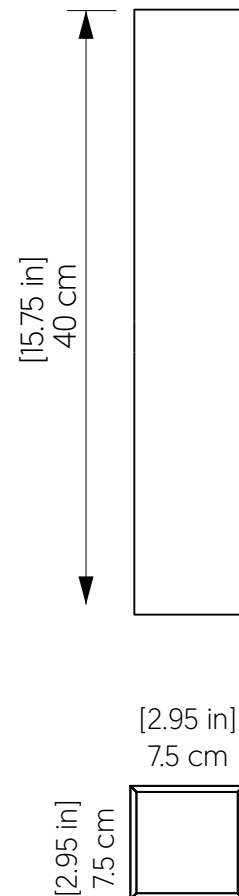

## 4170LED [LED]

Name: Linea Accord Wall Lamp 4170 LED  
 Collection: Clean  
 Application: Wall Lamp  
 Construction: Natural Wood Venner, MDF and Acrylic

## Fixture Image

## Specifications

Light Source: Integrated LED Module  
 Driver Location: Junction Box  
 Color Temperature: 3000K, 3500K and 4000K  
 Dimming Option: 0-10V OR ELV/TRIAC  
 CRI: 90  
 Delivered Lumens: 1100 lm  
 Total Power: 8W  
 Input Voltage: 110V - 277V  
 Input Frequency: 60 Hz  
 Canopy Dimension: N/A  
 Weight: N/A  
 2" x 3" Single Gang Electrical Box

## Technical Drawing