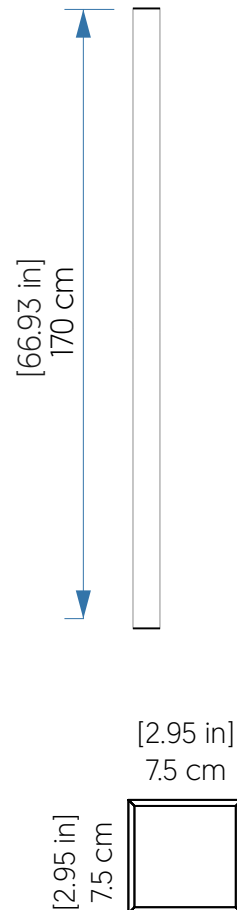

4166LED [LED]

Name: Linea Accord Wall Lamp 4166 LED
 Collection: Clean
 Application: Wall Lamp
 Construction: Natural Wood Venner, MDF and Acrylic

Specifications

Light Source: Integrated LED Module
 Driver Location: Junction Box
 Color Temperature: 3000K, 3500K and 4000K
 Dimming Option: 0-10V OR ELV/TRIAC
 CRI: 90
 Delivered Lumens: 2200 lm
 Total Power: 16W
 Input Voltage: 110V - 277V
 Input Frequency: 60 Hz
 Canopy Dimension: N/A
 Weight: N/A
 2" x 3" Single Gang Electrical Box

Fixture Image

Features

5 Year warranty

Description

Technical Drawing

Photometric Graph

Standards