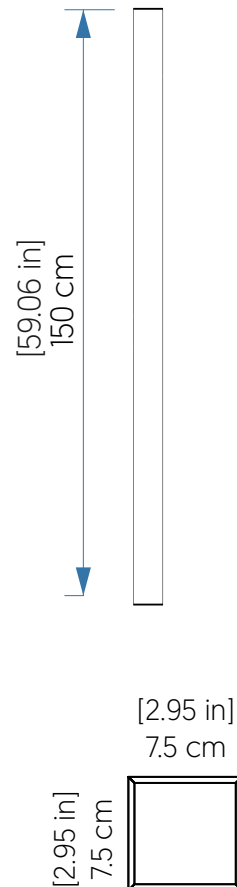

### Specifications

Light Source: Integrated LED Module  
 Driver Location: Junction Box  
 Color Temperature: 3000K, 3500K and 4000K  
 Dimming Option: 0-10V OR ELV/TRIAC  
 CRI: 90  
 Delivered Lumens: 2200 lm  
 Total Power: 16W  
 Input Voltage: 110V - 277V  
 Input Frequency: 60 Hz  
 Canopy Dimension: N/A  
 Weight: N/A  
 2" x 3" Single Gang Electrical Box

### Technical Drawing